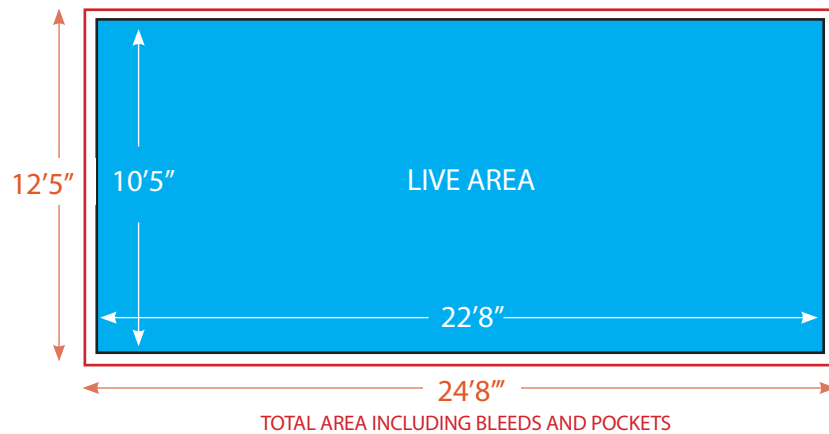

LA HOLLYWOOD STATIC

PANEL ID: 22-380
DIMENSIONS: 10'5"^H x 22'8"^W
LATITUDE: 34.12878
LONGITUDE: -118.3475

TAB PANEL ID:
30571166

IMPRESSIONS:
985,733 WEEKLY

FACING:
EAST

ILLUMINATION:
24 HOURS

LA HOLLYWOOD STATIC

PANEL ID: 22-381
DIMENSIONS: 10'5"^H x 22'8"^W
LATITUDE: 34.12885
LONGITUDE: -118.34759

TAB PANEL ID:
30571164

IMPRESSIONS:
90,857 WEEKLY
FACING:
EAST

ILLUMINATION:
24 HOURS

PANEL ID: 22-382
DIMENSIONS: 10'5"^H x 22'8"^W
LATITUDE: 34.12878
LONGITUDE: -118.34759

TAB PANEL ID:
30571165

IMPRESSIONS:
71,847 WEEKLY
FACING:
WEST

ILLUMINATION:
24 HOURS

LA HOLLYWOOD SPEC

VIEWABLE AREA: 10'5" H x 22'8" W
LOCATION: BARHAM & CAHUENGA
PANEL ID: 22-381 & 22-382

VINYL PRODUCTION: