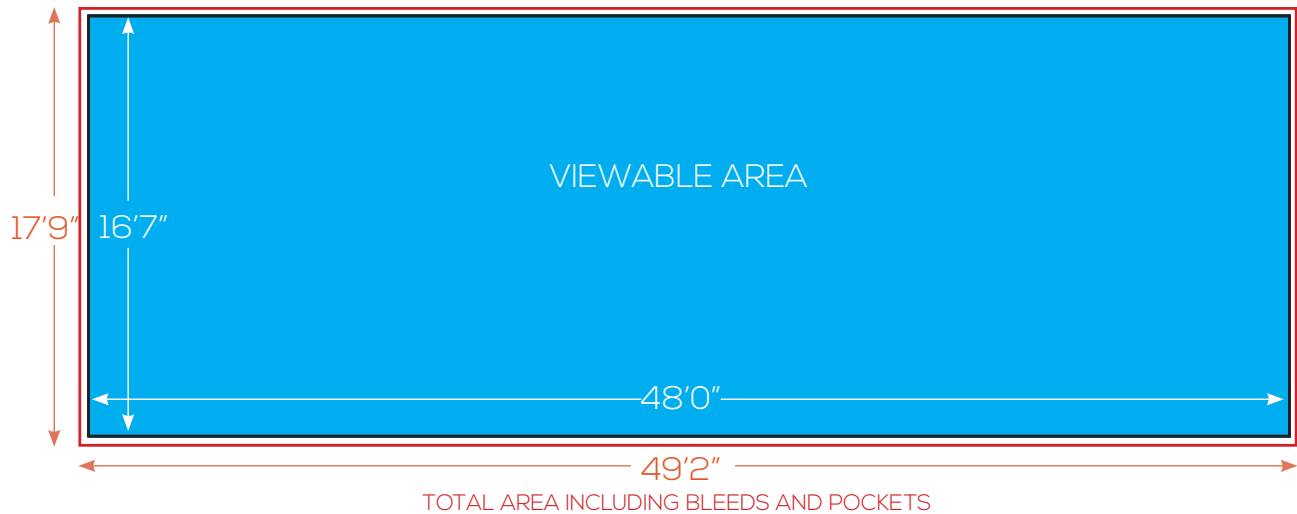

| | |
|----------------------|---------------------|
| PANEL NO: | IL-101 |
| MARKET: | Chicago |
| COMMUNITY: | O'Hare Airport |
| SIZE: | 16'7"H x 48'0"W |
| LAT/LONG: | 41.98524, -87.83003 |
| FACING: | East |
| *IMPRESSIONS: | TBD |
| TAB ID: | TBD |
| TYPE: | Static |
| ILLUMINATION: | 24hrs |

**Impressions values are weekly based on Adults 18+.*

CHICAGO IL-101

I-90 & HIGGINS ROAD

VIEWABLE AREA: 16'7" H x 48' W

TOTAL AREA INCLUDES 3" BLEED & 3" POCKETS

SUGGESTED ARTWORK FILE: 8.5417" x 24.25" @ 600DPI OR VECTOR