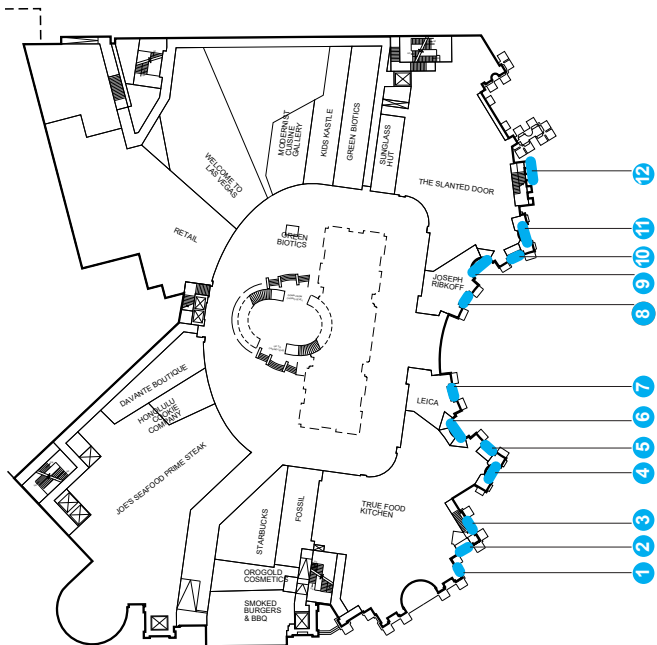

FORUM SHOPS AT CAESARS

FOXPOINT

LAS VEGAS

PANEL NO: LV-01

MARKET: Las Vegas

COMMUNITY: Las Vegas

SIZE: 85'H x 41'W

LAT/LONG: 36.11858, -115.17307

This double-faced sign stands 85-feet tall and is covered with an abundance of LED panels. The unique sign simulates a classical Roman building façade with a surface area boasting more than 6,000 square-feet of LED. Experiential features include the positioning of the structure, directing foot traffic underneath the sign and audio that reaches pedestrians approaching the structure from both directions.

FORUM SHOPS AT CAESARS

FOXPOINT

LAS VEGAS

LAS VEGAS STRIP

PANEL NO:	LV-01
MARKET:	Las Vegas
COMMUNITY:	Las Vegas
SIZE:	VARIOUS
LAT/LONG:	36.11858, -115.17307
FACING:	North/South
*IMPRESSIONS:	TBD
TAB ID:	TBD
TYPE:	Full Motion Digital
ILLUMINATION:	24hrs

**Impressions values are weekly based on Adults 18+.*

12 DIGITAL SCREENS FACING LAS VEGAS BLVD

Located at ground level and adjacent to the large tower, these 12 full motion digital screens offer an opportunity for a fully immersive takeover experience for a brand.