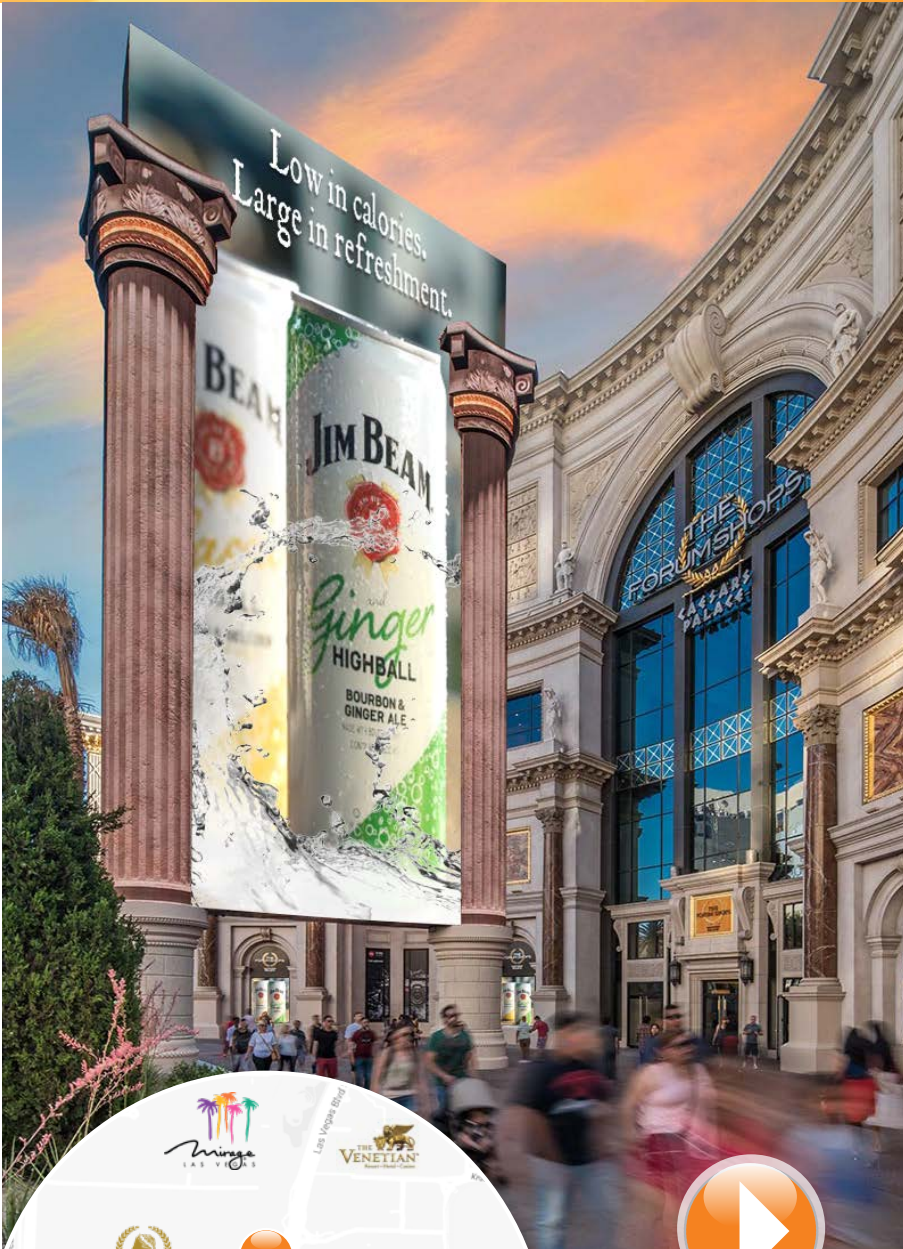

FORUM SHOPS AT CAESARS

FOXPOINT

LAS VEGAS

PANEL NO: LV-01

MARKET: Las Vegas

COMMUNITY: Las Vegas

SIZE: 85'H x 41'W

LAT/LONG: 36.11858, -115.17307

FACING: North/South

*IMPRESSIONS: TBD

TAB ID: TBD

TYPE: Full Motion Digital

ILLUMINATION: 24hrs

**Impressions values are weekly based on Adults 18+.*

WATCH VIDEO

LAS VEGAS STRIP DIGITAL TOWER

This double-faced sign stands 85-feet tall and is covered with an abundance of LED panels. The unique sign simulates a classical Roman building façade with a surface area boasting more than 6,000 square-feet of LED. Experiential features include the positioning of the structure, directing foot traffic underneath the sign and audio that reaches pedestrians approaching the structure from both directions.