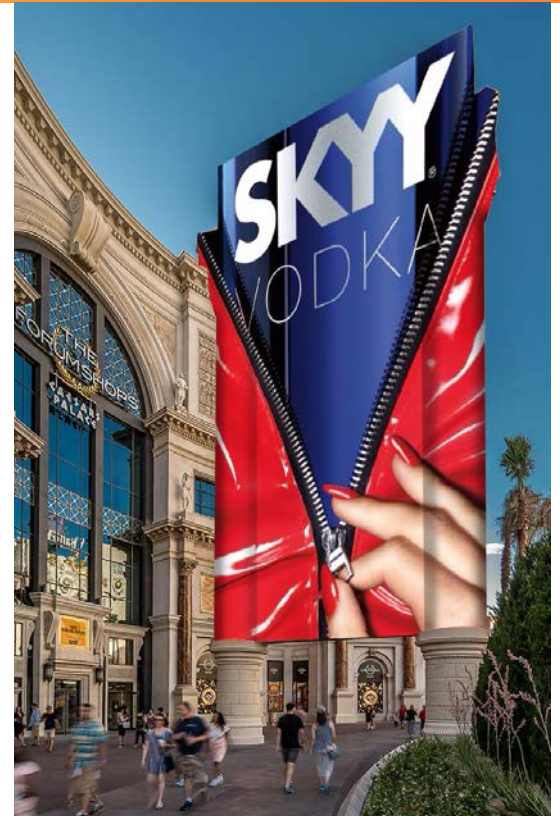

FORUM SHOPS AT CAESARS

FOXPOINT

LAS VEGAS

PANEL NO: LV-01

MARKET: Las Vegas

COMMUNITY: Las Vegas

SIZE: 85'H x 41'W

LAT/LONG: 36.11858, -115.17307

FACING: North/South

*IMPRESSIONS: TBD

TAB ID: TBD

TYPE: Full Motion Digital

ILLUMINATION: 24hrs

**Impressions values are weekly based on Adults 18+.*

WATCH VIDEO

LAS VEGAS STRIP DIGITAL TOWER

This double-faced sign stands 85-feet tall and is covered with an abundance of LED panels. The unique sign simulates a classical Roman building façade with a surface area boasting more than 6,000 square-feet of LED. Experiential features include the positioning of the structure, directing foot traffic underneath the sign and audio that reaches pedestrians approaching the structure from both directions.