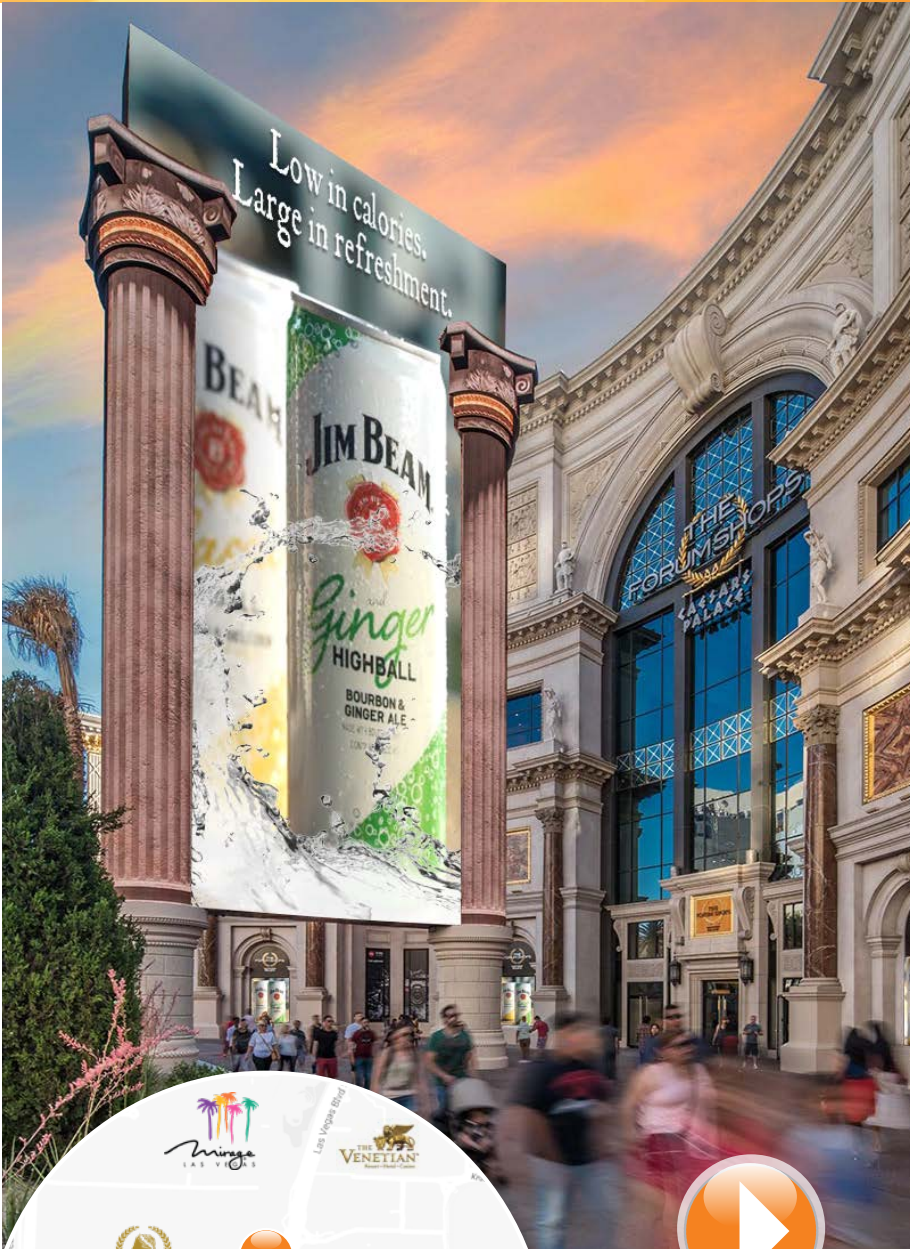

FORUM SHOPS AT CAESARS

FOXPOINT

LAS VEGAS

WATCH VIDEO

PANEL NO:	LV-01
MARKET:	Las Vegas
COMMUNITY:	Las Vegas
SIZE:	85'H x 41'W
LAT/LONG:	36.11858, -115.17307
FACING:	North/South
*IMPRESSIONS:	539,500
TAB ID:	TBD
TYPE:	Full Motion Digital
ILLUMINATION:	24hrs

*Impressions values are weekly based on Adults 18+.

LAS VEGAS STRIP DIGITAL TOWER

This double-faced sign stands 85-feet tall and is covered with an abundance of LED panels. The unique sign simulates a classical Roman building façade with a surface area boasting more than 6,000 square-feet of LED. Experiential features include the positioning of the structure, directing foot traffic underneath the sign and audio that reaches pedestrians approaching the structure from both directions.

FORUM SHOPS AT CAESARS

FOXPOINT

LAS VEGAS

LAS VEGAS STRIP

PANEL NO:	LV-01
MARKET:	Las Vegas
COMMUNITY:	Las Vegas
SIZE:	VARIOUS
LAT/LONG:	36.11858, -115.17307
FACING:	Various
*IMPRESSIONS:	254,400
TAB ID:	TBD
TYPE:	Full Motion Digital
ILLUMINATION:	24hrs