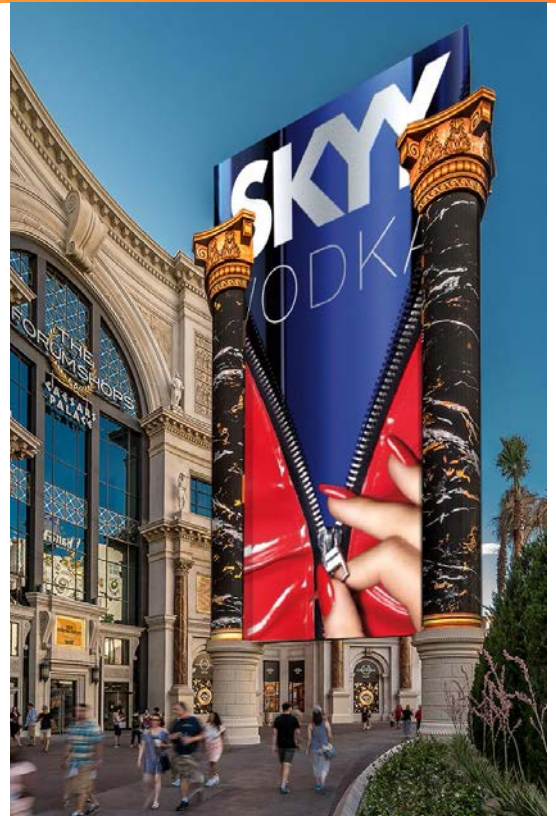

FORUM SHOPS AT CAESARS

FOXPOINT

LAS VEGAS

WATCH VIDEO

PANEL NO:	LV-01
MARKET:	Las Vegas
COMMUNITY:	Las Vegas
SIZE:	85'H x 41'W
LAT/LONG:	36.11858, -115.17307
FACING:	North/South
*IMPRESSIONS:	539,500
TAB ID:	TBD
TYPE:	Full Motion Digital
ILLUMINATION:	24hrs

*Impressions values are weekly based on Adults 18+.

LAS VEGAS STRIP DIGITAL TOWER

This double-faced sign stands 85-feet tall and is covered with an abundance of LED panels. The unique sign simulates a classical Roman building façade with a surface area boasting more than 6,000 square-feet of LED. Experiential features include the positioning of the structure, directing foot traffic underneath the sign and audio that reaches pedestrians approaching the structure from both directions.

FORUM SHOPS AT CAESARS

FOXPOINT

LAS VEGAS

LAS VEGAS STRIP

PANEL NO:	LV-01
MARKET:	Las Vegas
COMMUNITY:	Las Vegas
SIZE:	VARIOUS
LAT/LONG:	36.11858, -115.17307
FACING:	Various
*IMPRESSIONS:	254,400
TAB ID:	TBD
TYPE:	Full Motion Digital
ILLUMINATION:	24hrs