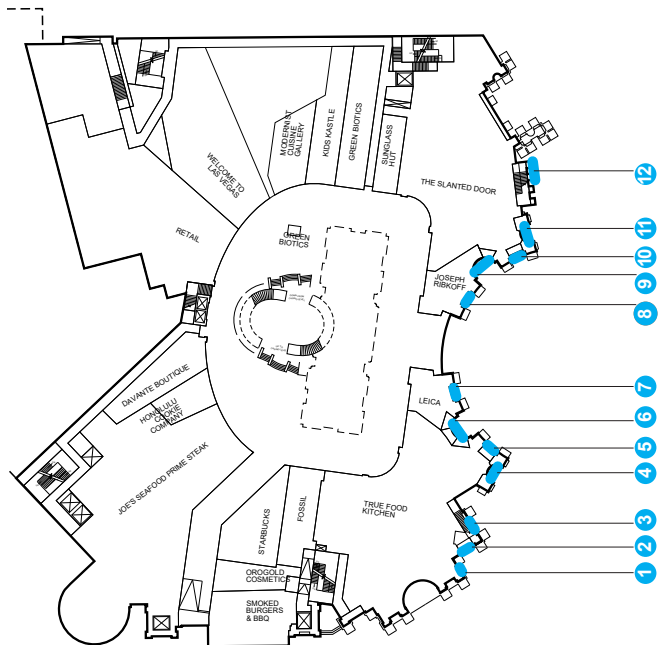

FORUM SHOPS AT CAESARS

FOXPOINT

LAS VEGAS

WATCH VIDEO

PANEL NO:	LV-01
MARKET:	Las Vegas
COMMUNITY:	Las Vegas
SIZE:	85'H x 41'W
LAT/LONG:	36.11858, -115.17307
FACING:	North/South
*IMPRESSIONS:	539,500
TAB ID:	TBD
TYPE:	Full Motion Digital
ILLUMINATION:	24hrs

*Impressions values are weekly based on Adults 18+.

LAS VEGAS STRIP DIGITAL TOWER

This double-faced sign stands 85-feet tall and is covered with an abundance of LED panels. The unique sign simulates a classical Roman building façade with a surface area boasting more than 6,000 square-feet of LED. Experiential features include the positioning of the structure, directing foot traffic underneath the sign and audio that reaches pedestrians approaching the structure from both directions.

FORUM SHOPS AT CAESARS

FOXPOINT

LAS VEGAS

LAS VEGAS STRIP

PANEL NO:	LV-01
MARKET:	Las Vegas
COMMUNITY:	Las Vegas
SIZE:	VARIOUS
LAT/LONG:	36.11858, -115.17307
FACING:	Various
*IMPRESSIONS:	254,400
TAB ID:	TBD
TYPE:	Full Motion Digital
ILLUMINATION:	24hrs

**Impressions values are weekly based on Adults 18+.*

15 DIGITAL SCREENS AT 12 SITES FACING LAS VEGAS BLVD

Located at ground level and adjacent to the large tower, these 15 full motion digital screens offer an opportunity for a fully immersive takeover experience for a brand.