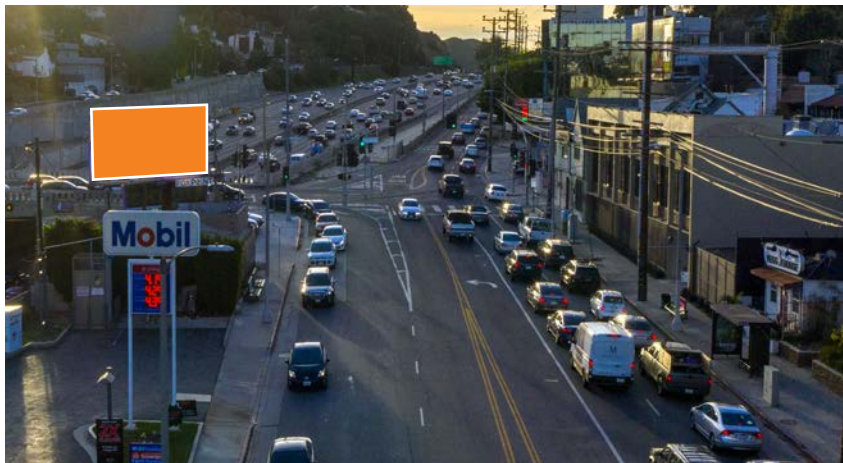

HEART OF HOLLYWOOD

Positioned near the entry to Universal City, this display is located at the intersection of Cahuenga, Barham and the 101 (Hollywood Freeway). This strategically positioned large format display offers visibility from several vantage points. The display is situated in a premium Hollywood location that provides an iconic position for any advertisers message. Its proximity to Universal Studios, Hollywood and the Sunset Strip in West Hollywood, world-class shopping, and many other "must-see" landmarks like the famous Hollywood Sign. This sign is in the ideal position to key vehicular traffic for your message.

PANEL NO:	CA-382
MARKET:	Los Angeles
COMMUNITY:	Hollywood
SIZE:	10'6"H x 22'8"W
LAT/LONG:	34.12878, -118.3475
FACING:	West
*IMPRESSIONS:	99,569
TAB ID:	30920178
TYPE:	Static
ILLUMINATION:	24hrs

**Impressions values are weekly based on Adults 18+.*