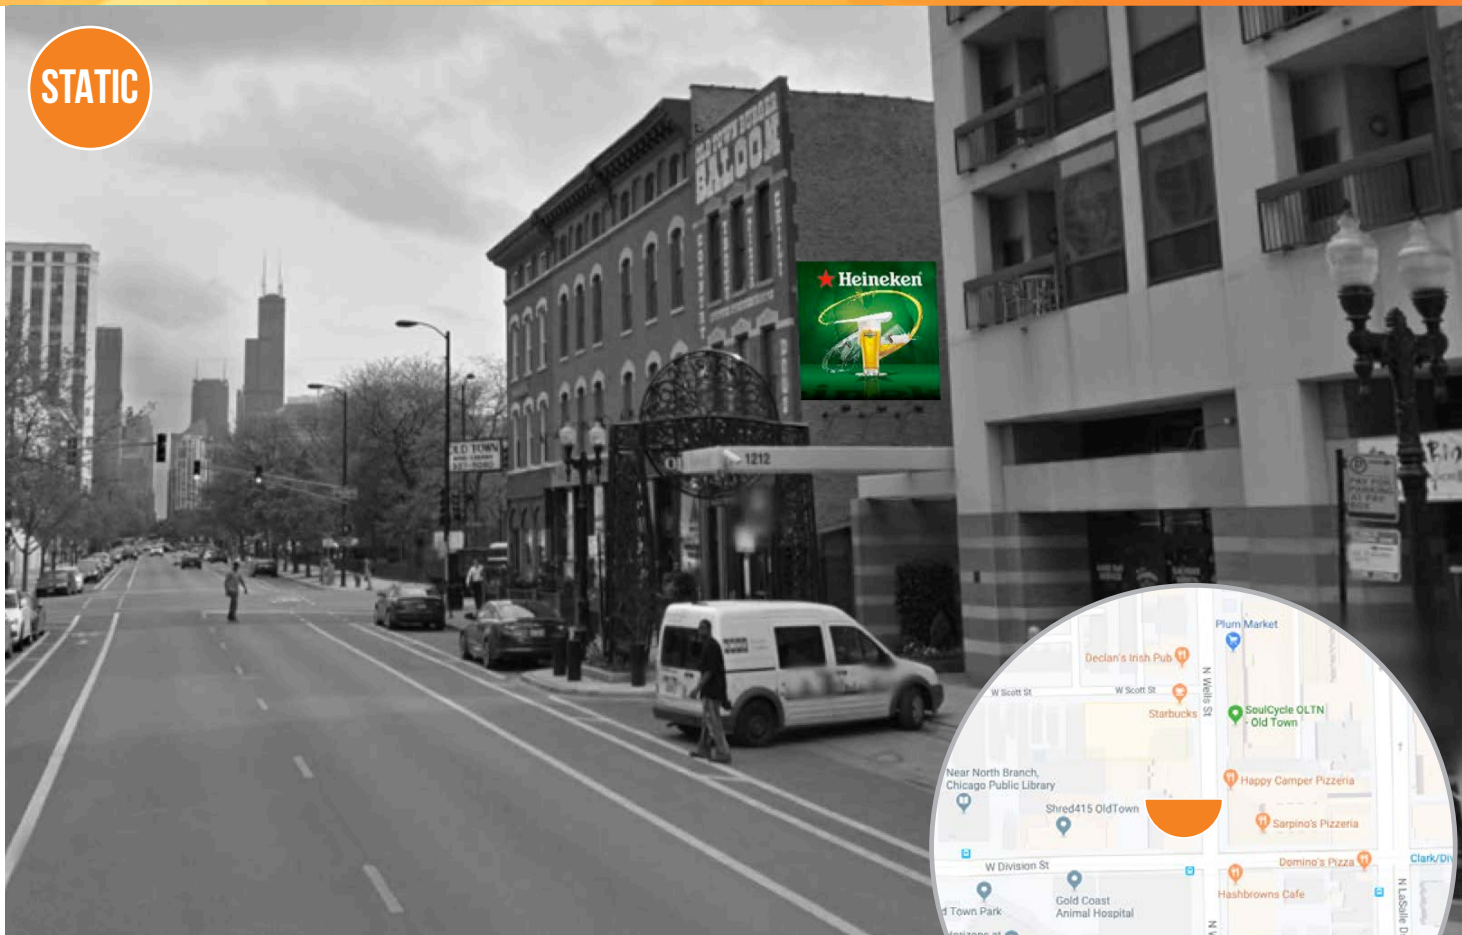

STATIC

NORTH WELLS STREET WALLSCAPE IN OLD TOWN

Perfectly situated in the heart of Chicago's Old Town, this wallscape is on North Wells Street, the always-congested thoroughfare with constant vehicular and foot traffic. The ideal blend of historical charm and modern convenience, the N Wells Street corridor has unbelievable nightlife with popular theaters, restaurants, bars and clubs.

PANEL NO: IL-145

MARKET: Chicago

COMMUNITY: Chicago

SIZE: 12'H x 12'W

LAT/LONG: 41.90419, -87.63467

FACING: North

***IMPRESSIONS:** 87,960

GEOPATH ID: TBD