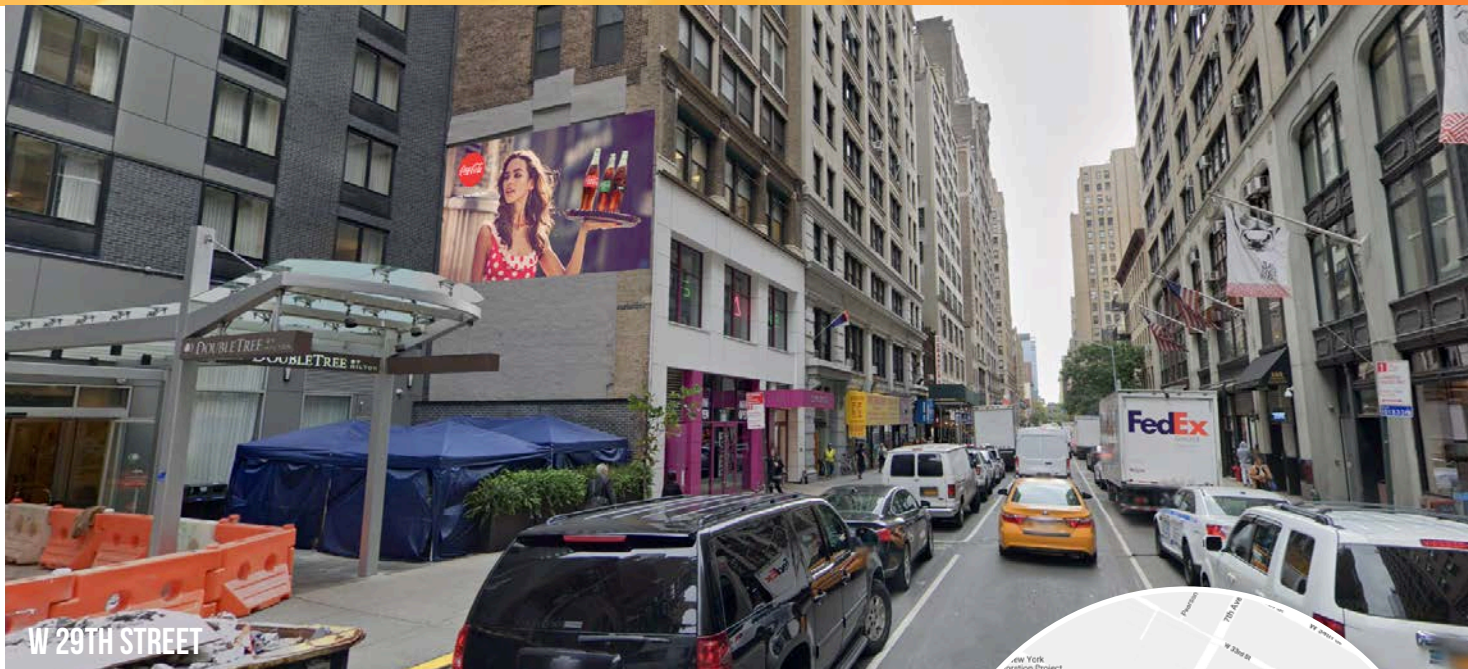

10 TIMES SQUARE, MANHATTAN

FOXPOINT

NEW YORK

TIMES SQUARE EXPOSURE WITHOUT THE CLUTTER

Located in the south end of Times Square’s bow tie, this new landmark digital is in a prime location reaching visitors & local commuters. Centrally located between Bryant Park and the Port Authority bus hub this corner display is in the middle of a revitalized retail and dining destination and just outside of the clutter of the over-saturated core of Times Square.

**Impressions values are weekly based on Adults 18+.*

30-15 THOMSON AVE LONG ISLAND CITY, QUEENS

NEW YORK

KING OF THE HILL IN QUEENS

14'x48' bulletin in Queens, New York with long approach views catching commuters going to and from Manhattan. This high profile, two-sided bulletin reads to traffic on Thomson Avenue with secondary reads on Skillman Avenue. Queens is on Long Island across the East River from Manhattan. Queens is host of the annual U.S. Open tennis tournament and nearby Citi Field where the MLB NY Mets play.

WALLSCAPE IN CENTRAL MANHATTAN

14' x 25' wall in Manhattan. Located centrally just south of Times Square and between Penn Station and the Empire State Building this wallscape captures oneway pedestrian and vehicular traffic heading northwest on west 29th Street between 6th and 7th Avenues.