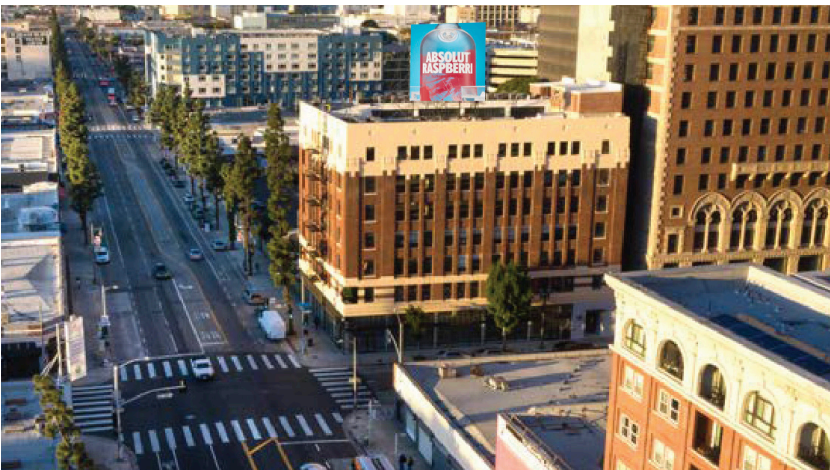

SOUTHWEST CORNER OF 11<sup>TH</sup> ST. & MAIN ST.

LOS ANGELES

## DOWNTOWN L.A. / FASHION DISTRICT

11th & Main is home to the Los Angeles Fashion District and just a short walk to Gallery Row, the arts and cultural district in downtown L.A. The neighborhood continues to undergo a renaissance and is home to 100's of new residential units and nearby restaurants. 11th & Main is also a quick 6-block walk to L.A. Live and the Staples Center.

PANEL NO: CA102

MARKET: Los Angeles

COMMUNITY: Fashion District

SIZE: 26'H x 24'W

LAT/LONG: 34.03911, -118.258535

FACING: North

\*IMPRESSIONS: 77,286

TAB ID: 30864276