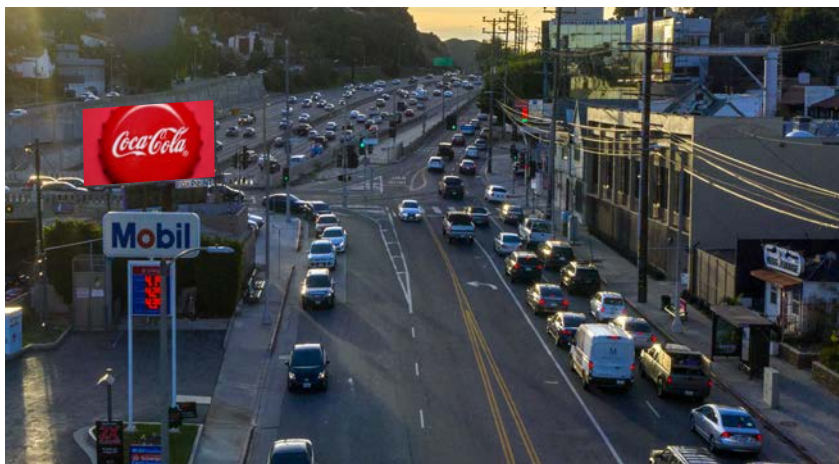

PANEL NO: CA-382

MARKET: Los Angeles

COMMUNITY: Hollywood

SIZE: 10'6"H x 22'8"W

LAT/LONG: 34.12878, -118.3475

FACING: West

*IMPRESSIONS: 99,569

TAB ID: 30920178

TYPE: Static

ILLUMINATION: 24hrs

*Impressions values are weekly based on Adults 18+.