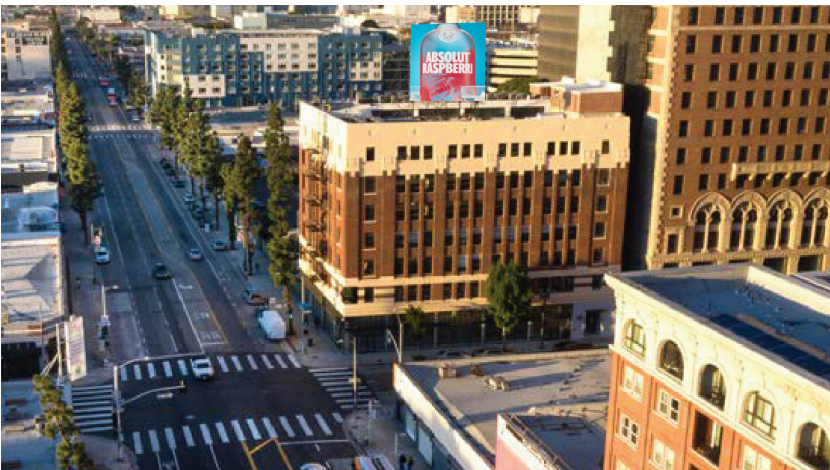

SOUTHWEST CORNER OF 11TH ST. & MAIN ST.

LOS ANGELES

DOWNTOWN L.A. / FASHION DISTRICT

11th & Main is home to the Los Angeles Fashion District and just a short walk to Gallery Row, the arts and cultural district in downtown L.A. The neighborhood continues to undergo a renaissance and is home to 100's of new residential units and nearby restaurants. 11th & Main is also a quick 6-block walk to L.A. Live and the Staples Center.

PANEL NO: CA102

MARKET: Los Angeles

COMMUNITY: Fashion District

SIZE: 26'H x 24'W

LAT/LONG: 34.03911, -118.258535

FACING: North

*IMPRESSIONS: 77,286

TAB ID: 30864276

TYPE: Static

ILLUMINATION: 24hrs

**Impressions values are weekly based on Adults 18+.*

HIGH PROFILE BULLETIN ON VAN NUYS BLVD & VENTURA BLVD

Desirable Sherman Oaks location along the Van Nuys Blvd thoroughfare, a feeder to the 101/Ventura Freeway. This classic Los Angeles bulletin provides long reads as vehicles approach multiple stoplights on their commute home or to many popular shopping & dining destinations.

**Impressions values are weekly based on Adults 18+.*

HEART OF HOLLYWOOD

Positioned near the entry to Universal City, this display is located at the intersection of Cahuenga, Barham and the 101 (Hollywood Freeway). This strategically positioned large format display offers visibility from several vantage points. The display is situated in a premium Hollywood location that provides an iconic position for any advertisers message. Its proximity to Universal Studios, Hollywood and the Sunset Strip in West Hollywood, world-class shopping, and many other "must-see" landmarks like the famous Hollywood Sign. This sign is in the ideal position to key vehicular traffic for your message.