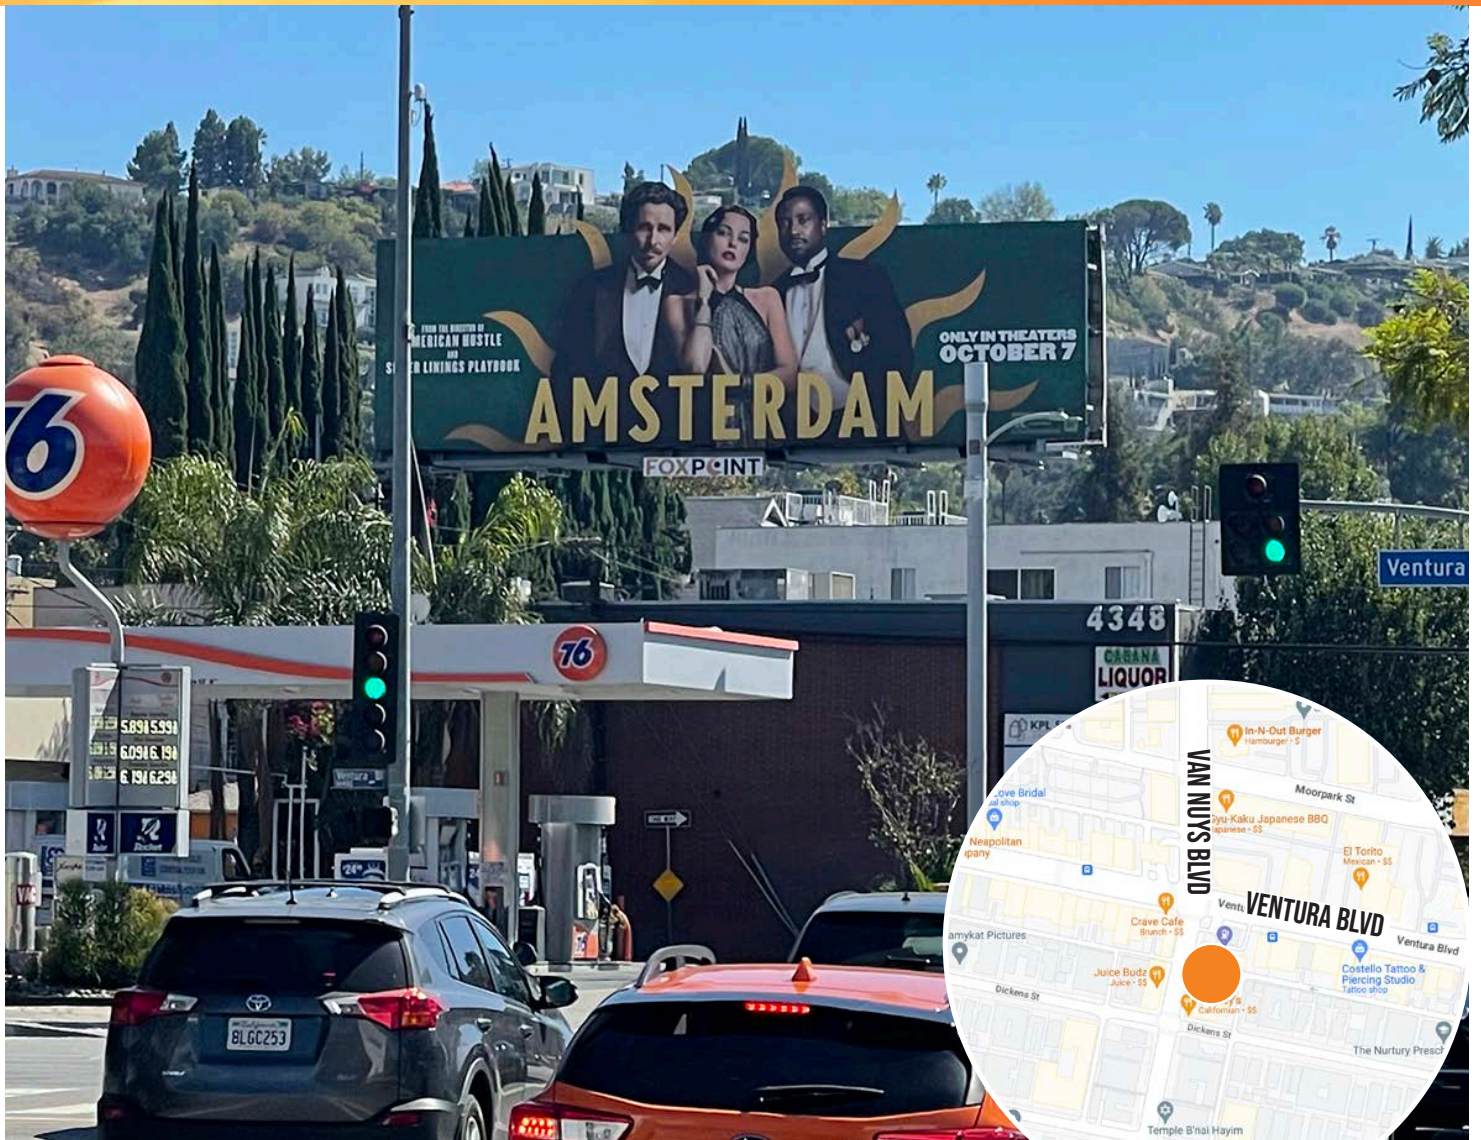

SOUTHWEST CORNER OF 11TH ST. & MAIN ST.

LOS ANGELES

DOWNTOWN L.A. / FASHION DISTRICT

11th & Main is home to the Los Angeles Fashion District and just a short walk to Gallery Row, the arts and cultural district in downtown L.A. The neighborhood continues to undergo a renaissance and is home to 100's of new residential units and nearby restaurants. 11th & Main is also a quick 6-block walk to L.A. Live and the Staples Center.

TYPE: Static

ILLUMINATION: 24hrs

**Impressions values are weekly based on Adults 18+.*

HIGH PROFILE BULLETIN ON VAN NUYS BLVD & VENTURA BLVD

Desirable Sherman Oaks location along the Van Nuys Blvd thoroughfare, a feeder to the 101/Ventura Freeway. This classic Los Angeles bulletin provides long reads as vehicles approach multiple stoplights on their commute home or to many popular shopping & dining destinations.

**Impressions values are weekly based on Adults 18+.*

HEART OF HOLLYWOOD

Positioned near the entry to Universal City, this display is located at the intersection of Cahuenga, Barham and the 101 (Hollywood Freeway). This strategically positioned large format display offers visibility from several vantage points. The display is situated in a premium Hollywood location that provides an iconic position for any advertisers message. Its proximity to Universal Studios, Hollywood and the Sunset Strip in West Hollywood, world-class shopping, and many other "must-see" landmarks like the famous Hollywood Sign. This sign is in the ideal position to key vehicular traffic for your message.