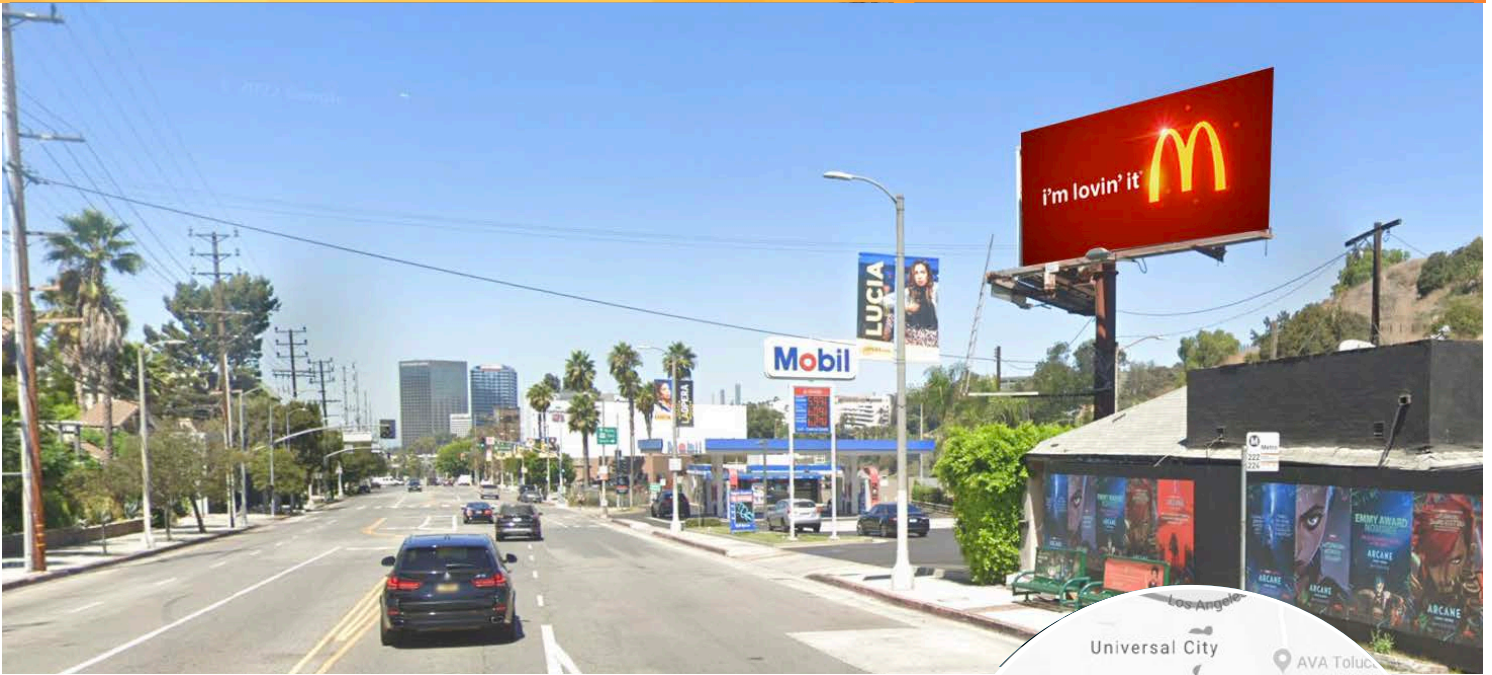

TYPE: Static

ILLUMINATION: 24hrs

**Impressions values are weekly based on Adults 18+.*

HIGH PROFILE BULLETIN ON VAN NUYS BLVD & VENTURA BLVD

Desirable Sherman Oaks location along the Van Nuys Blvd thoroughfare, a feeder to the 101/Ventura Freeway. This classic Los Angeles bulletin provides long reads as vehicles approach multiple stoplights on their commute home or to many popular shopping & dining destinations.

**Impressions values are weekly based on Adults 18+.*

HEART OF HOLLYWOOD

Positioned near the entry to Universal City, this display is located at the intersection of Cahuenga, Barham and the 101 (Hollywood Freeway). This strategically positioned large format display offers visibility from several vantage points. The display is situated in a premium Hollywood location that provides an iconic position for any advertisers message. Its proximity to Universal Studios, Hollywood and the Sunset Strip in West Hollywood, world-class shopping, and many other "must-see" landmarks like the famous Hollywood Sign. This sign is in the ideal position to key vehicular traffic for your message.

TYPE: Static

ILLUMINATION: 24hrs

**Impressions values are weekly based on Adults 18+.*

HEART OF HOLLYWOOD

Positioned near the entry to Universal City, this display is located at the intersection of Cahuenga, Barham and the 101 (Hollywood Freeway). This strategically positioned large format display offers visibility from several vantage points. The display is situated in a premium Hollywood location that provides an iconic position for any advertisers message. Its proximity to Universal Studios, Hollywood and the Sunset Strip in West Hollywood, world-class shopping, and many other "must-see" landmarks like the famous Hollywood Sign. This sign is in the ideal position to key vehicular traffic for your message.